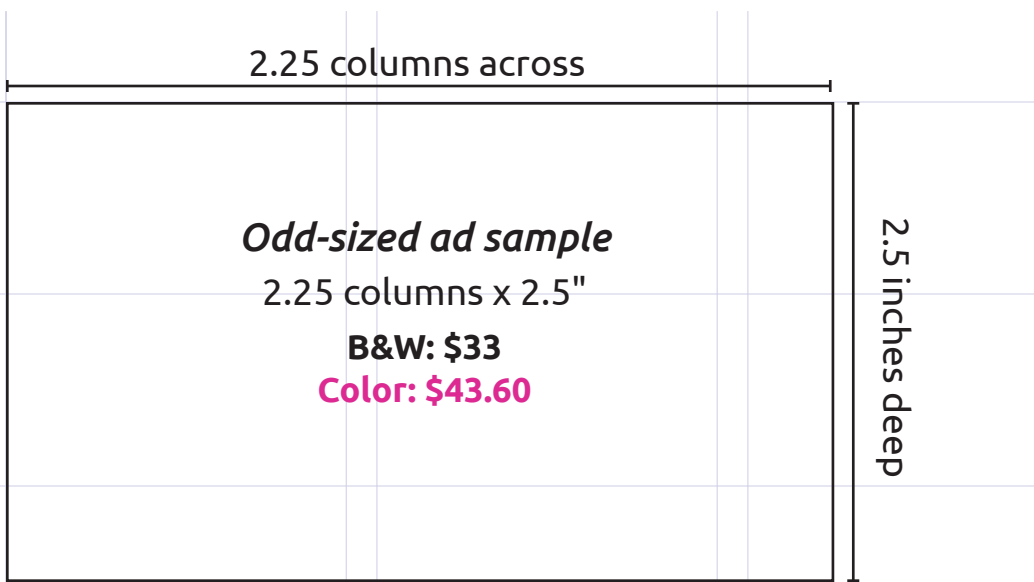

Sizes 2"- 8" sq. in. (Columns x inches)

B&W: \$6 | Color: \$7.75

How rates are calculated: Multiply columns across x inches deep x price

Example:

2 columns across

2 inches deep

Sample ads on the following pages are the most common sizes, but any sized ads can be accommodated. For quotes, contact kohlervillager@charter.net or 920-331-4904

We multiply 2 columns across x 2 inches deep x \$6 black & white rate = \$24
 or 2 columns across x 2 inches deep x \$7.75 col= \$31

<p>1 column x 1" (1.77" x 1") Classified: \$5.00 (40 words max)</p>	<p>1 column x 2" (1.77" x 2") B&W: \$12 Color: \$15.50</p>	<p>1 column x 3" (1.77" x 3") B&W: \$18 Color: \$23.25</p>	<p>1 column x 4" (1.77" x 4") B&W: \$24 Color: \$31</p>	
<p>Order classifieds online at kohlervillager.com/classified (Processing fees apply)</p>	<p>Front page B&W: \$25 Color: \$28.50</p>	<p>Front page B&W: \$31 Color: \$36.25</p>	<p>Front page B&W: \$37 Color: \$44</p>	<p>1 column x 5" (1.77" x 5") B&W: \$30 Color: \$38.75</p>
				<p>Front page B&W: \$43 Color: \$51.75</p>
<p>1 column x 8" (1.77" x 8") B&W: \$48 Color: \$62</p>	<p>1 column x 7" (1.77" x 7") B&W: \$42 Color: \$54.25</p>	<p>1 column x 6" (1.77" x 6") B&W: \$36 Color: \$46.50</p>		
<p>Front page B&W: \$61 Color: \$75</p>	<p>Front page B&W: \$55 Color: \$67.25</p>	<p>Front page B&W: \$49 Color: \$59.50</p>		
			<p>2 column x 4" (3.7" x 4") B&W: \$48 Color: \$62</p>	

B&W: \$6 | Color: \$7.75

Each column measures approximately 1.77" with a .16" gutter between them

Have an existing odd-sized ad that doesn't fit these specs?

No worries! We can either make it fit, or price it to the nearest 1/4, 1/2, or 3/4 column width or depth. Using example below for a b&w ad which is 2-1/4 columns x 2.5" deep: **2.25 X 2.5 X \$6 = \$33.76**