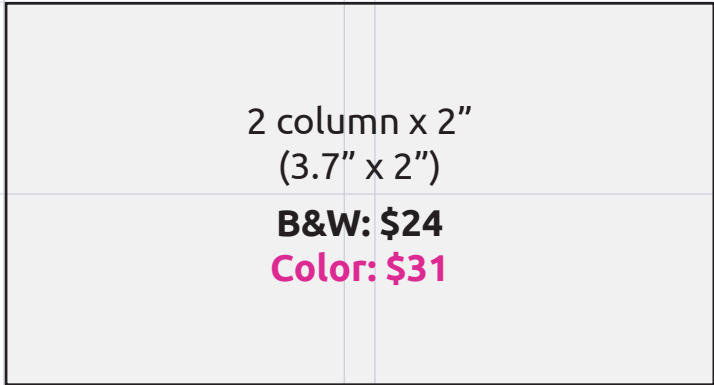

Sizes 2"- 8" sq. in. (Columns x inches)

B&W: \$6 | Color: \$7.75

How rates are calculated: Multiply columns across x inches deep x price

Example:

2 columns across

2 inches deep

Sample ads on the following pages are the most common sizes, but any sized ads can be accommodated. For quotes, contact kohlervillager@charter.net or 920-331-4904