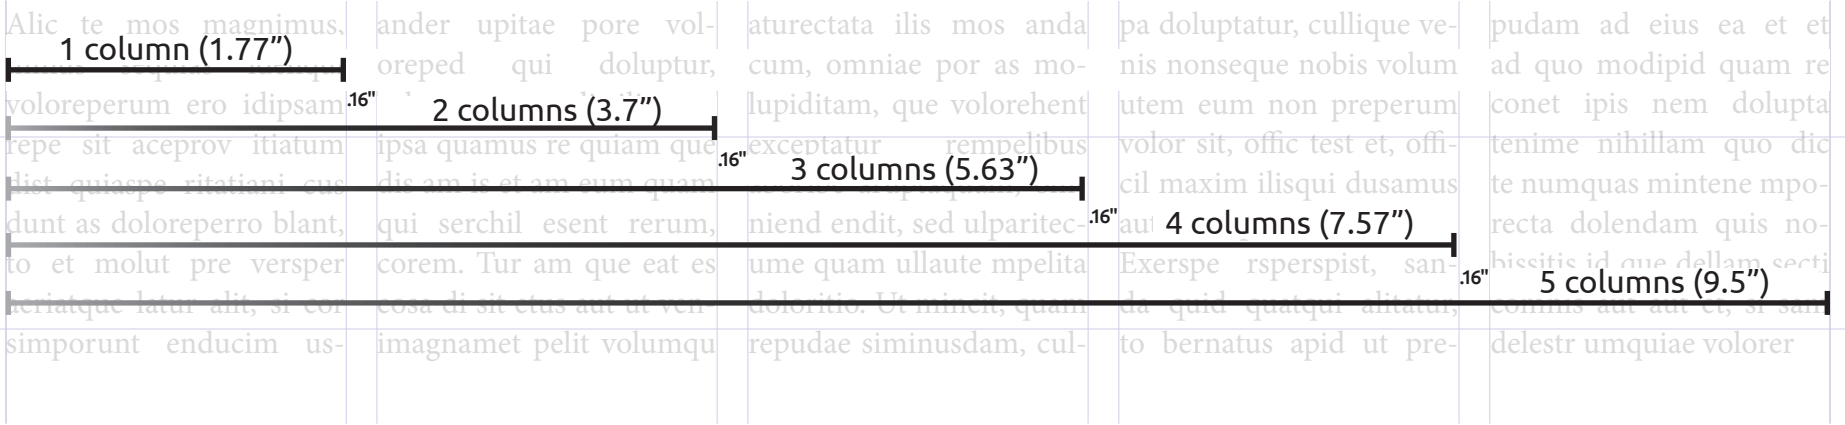

Sizes 2"- 8" sq. in. (Columns x inches)

B&W: \$6 | Color: \$7.75

How rates are calculated: Multiply columns across x inches deep x price

Example:

2 columns across

2 inches deep

Sample ads on the following pages are the most common sizes, but any sized ads can be accommodated. For quotes, contact kohlervillager@charter.net or 920-331-4904

B&W: \$6 | Color: \$7.75

Each column measures approximately 1.77" with a .16" gutter between them

Have an existing odd-sized ad that doesn't fit these specs?

No worries! We can either make it fit, or price it to the nearest 1/4, 1/2, or 3/4 column width or depth. Using example below for a b&w ad which is 2-1/4 columns x 2.5" deep: **2.25 X 2.5 X \$6 = \$33.76**